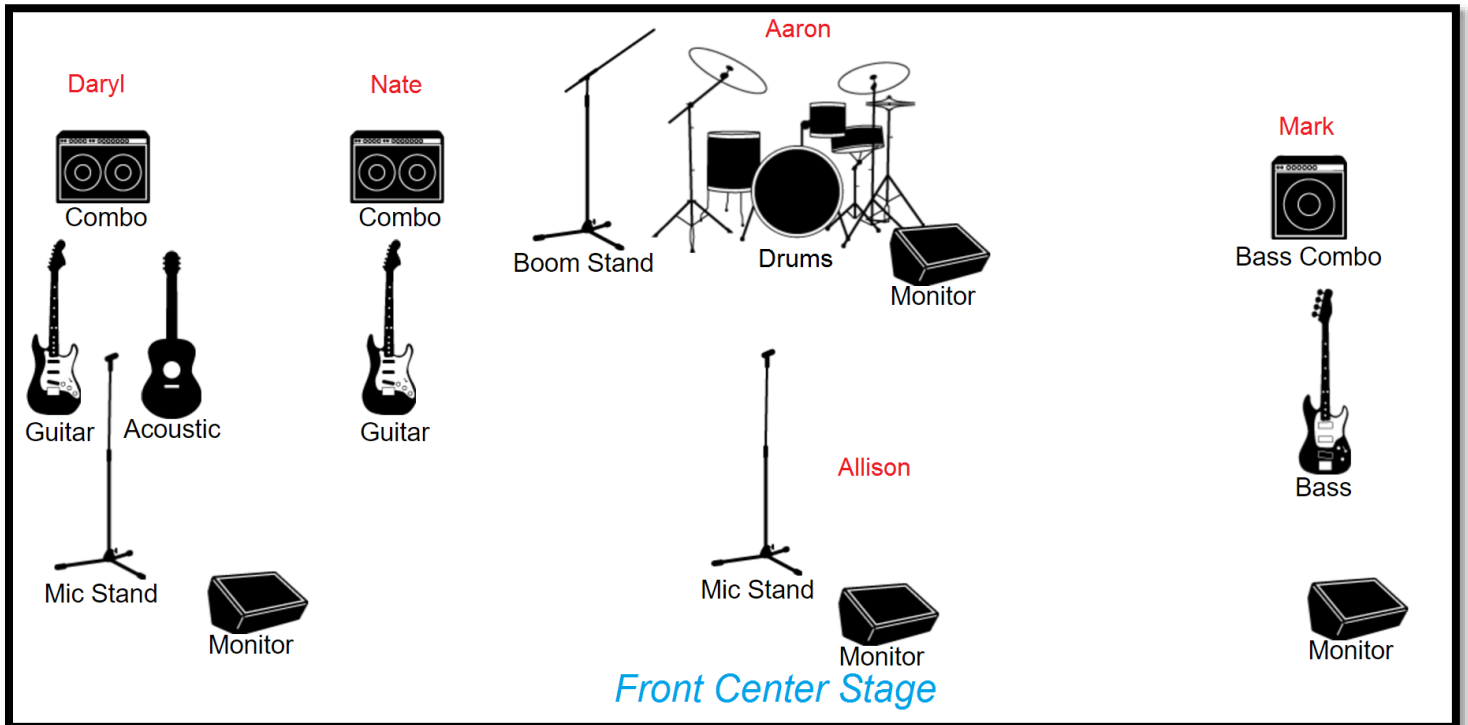

Stage Plot Diagram

Band Name: Eighth Day

Input List

Daryl - Acoustic and Electric Guitar. Vocal mic on boom stand. Mic Guitar Combo Amp. DI for acoustic guitar.

Nate - Electric Guitar. Guitar Combo Amp. Monitor in between him and Daryl.

Aaron - Single Kick Drum Set. Mic for kick. Mic for snare/hat. Mic for overhead. Vocal mic on boom stand. Monitor to left.

Allison - Single vocal mic with stand. Monitor in front.

Mark - Electric Bass with combo amp. Monitor in front.